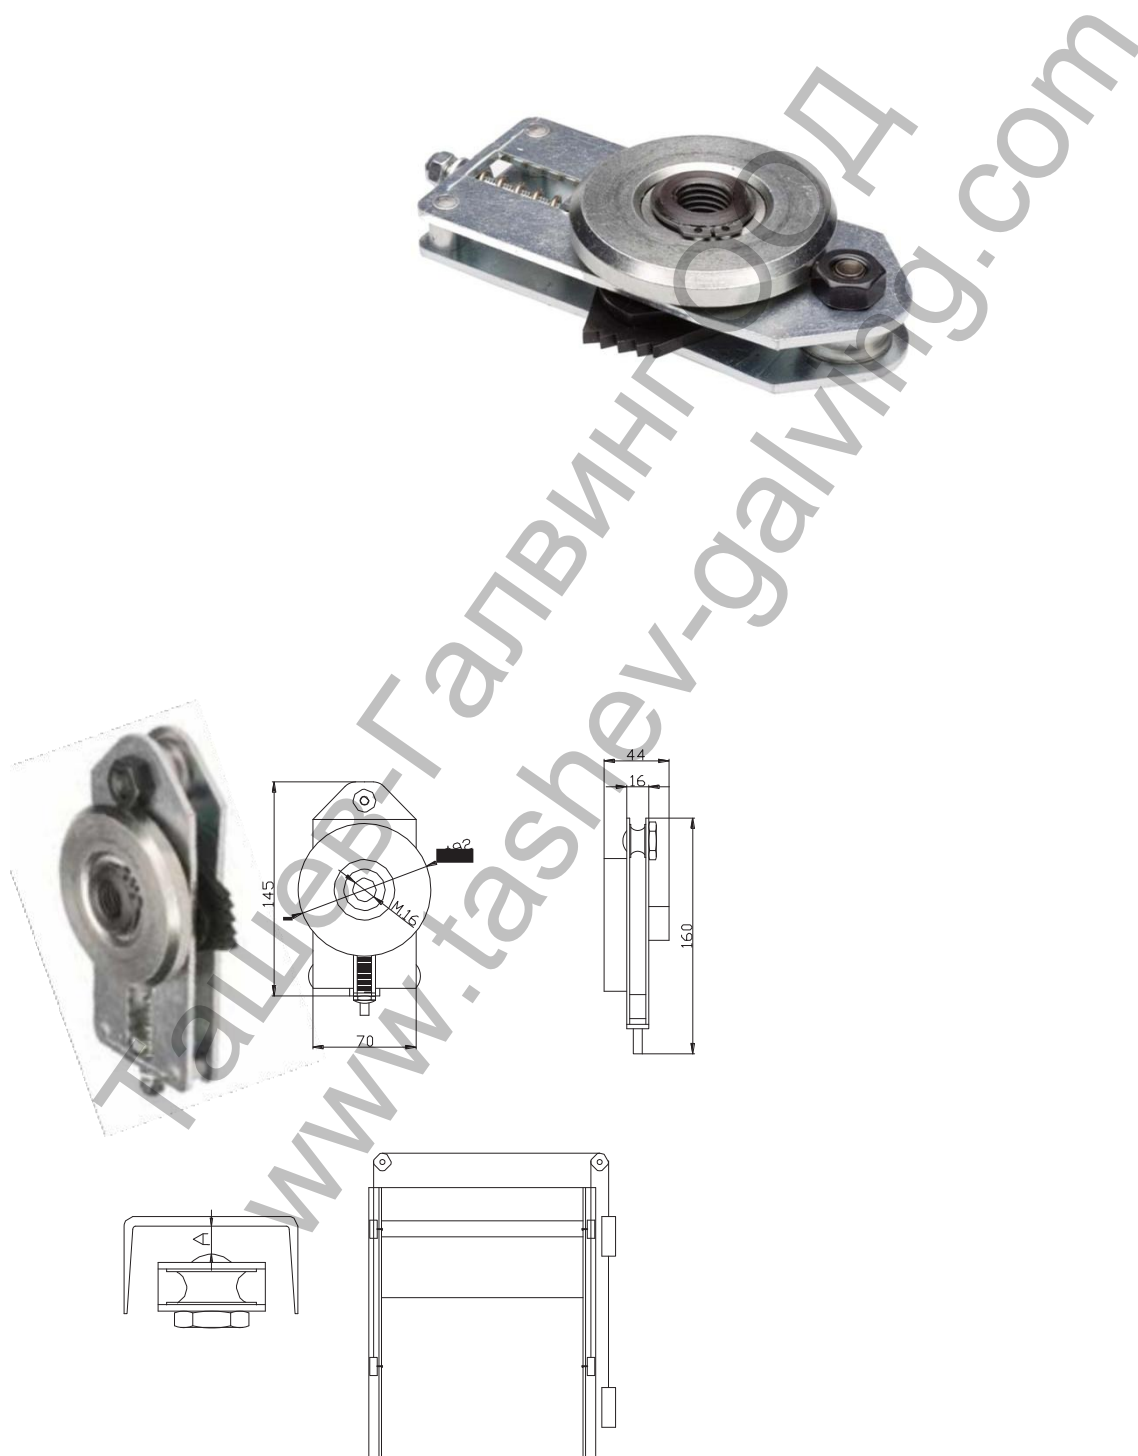

Спирачка Estebro® за ролетни и гаражни врати 30x140 мм, U-40

Designation: U-100 safety brake

Family: Safety brakes

Finish: Zinc-plated

Maximum weight on C (see drawing): 1000 kg

Guide's dimensions: 100x50x4

Description: Device which makes an emergency stop in the door's guides, avoiding its drop in the case that cables break.

Maximum distance A: from 5 to 7 mm (see drawing).

This document does not substitute the certificate of compliance.